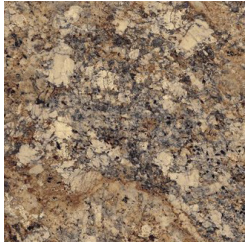

Standard

Congoleum

Aged Oak AF020

1st Upgrade

Travertino White DF9570

Vintage Plank
Cafe Au Lait DF9630

2nd Upgrade

Barn Wood
Vintage White LX275

European White Oak
LX323

West Point Harbor
LX330

Interior

Counter Tops

Standard

Winter Carnival

Leche Vesta

Terrena Soapstone

Potter's Clay

Aluma Marble

White Ice Granite

Upgrade

Breccia Mojave

Antique Pine

Granito Cascata

Solid Surface Upgrade