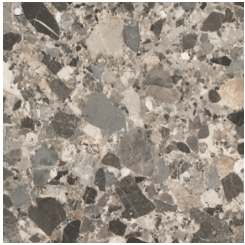

Carpet

Cape Canaveral 25 oz. Polyester — Standard

Folklore

London Fog

Fossil

View Our
Interactive Builder
at fairmonthomes.com
to mix and match
decor to see what
color combination is
right for you!

Vinyl Flooring

Potter's Clay

Aluma Marble

White Ice Granite

Upgrade

Breccia Mojave

Antique Pine

Granito Cascata

Solid Surface Upgrade